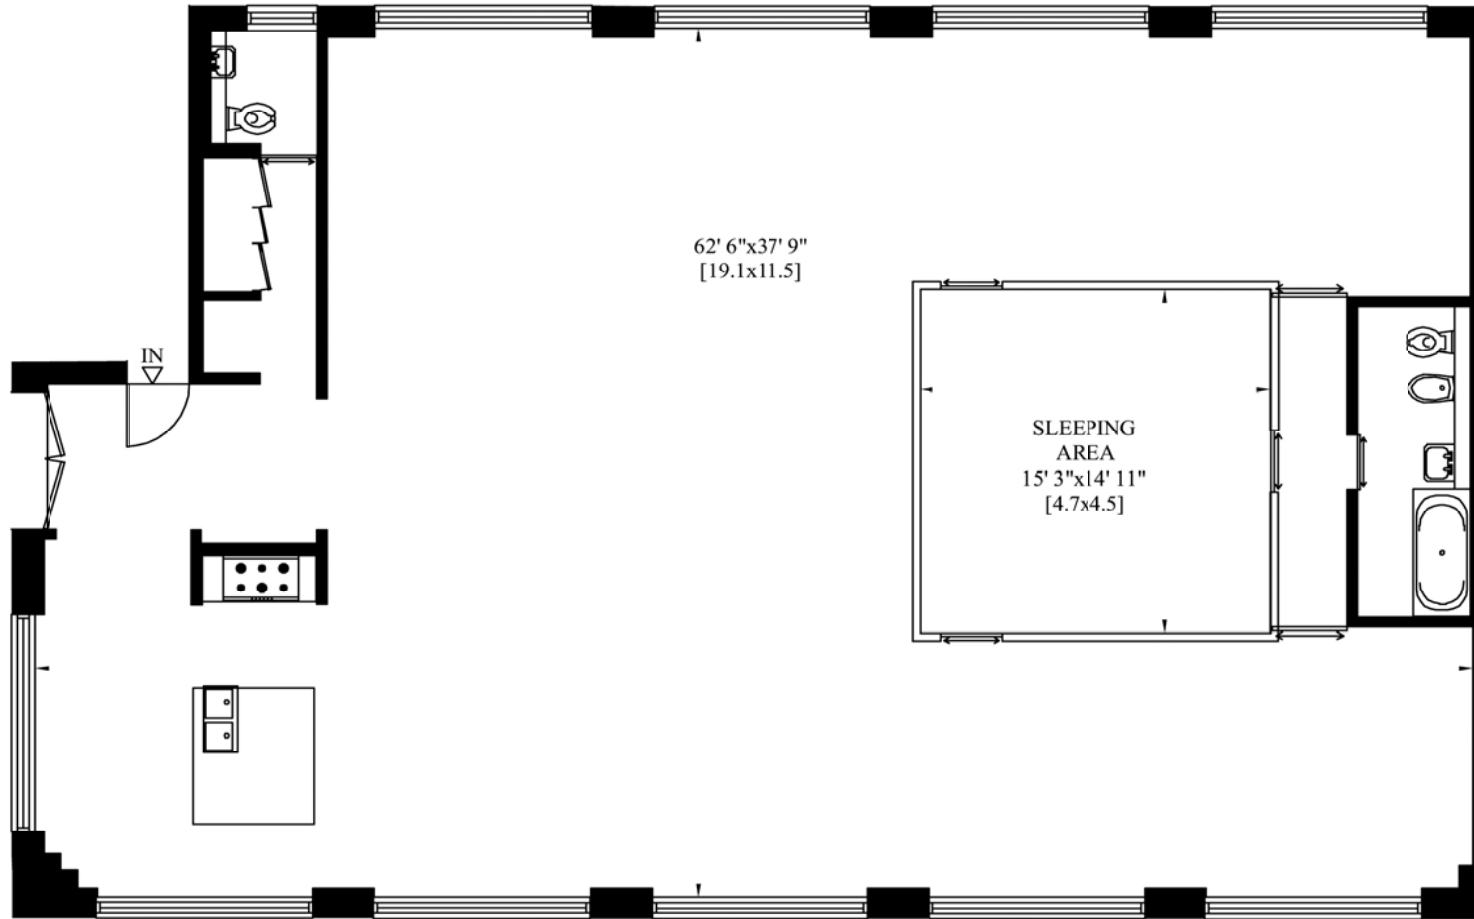

STUDIO 1
NECKINGER MILLS
162-164 ABBEY STREET
LONDON SE1

Gross Internal Area: 207 Sq. metres
2233 Sq. feet

FIRST FLOOR