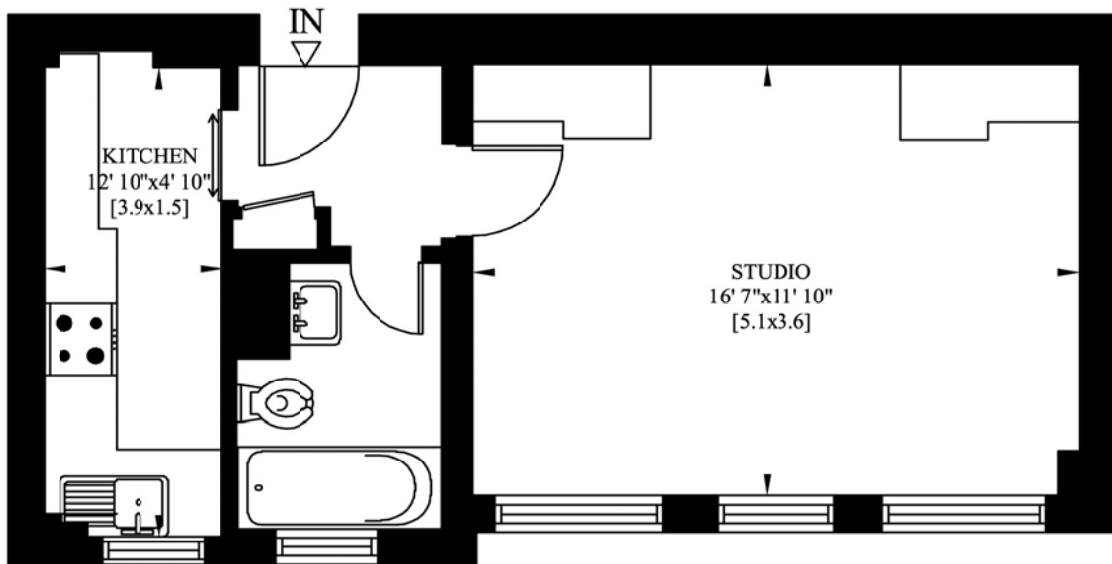

F RECTORY CHAMBERS
50 OLD CHURCH STREET
LONDON SW3

Gross Internal Area: 32 Sq. metres
345 Sq. feet

GROUND FLOOR