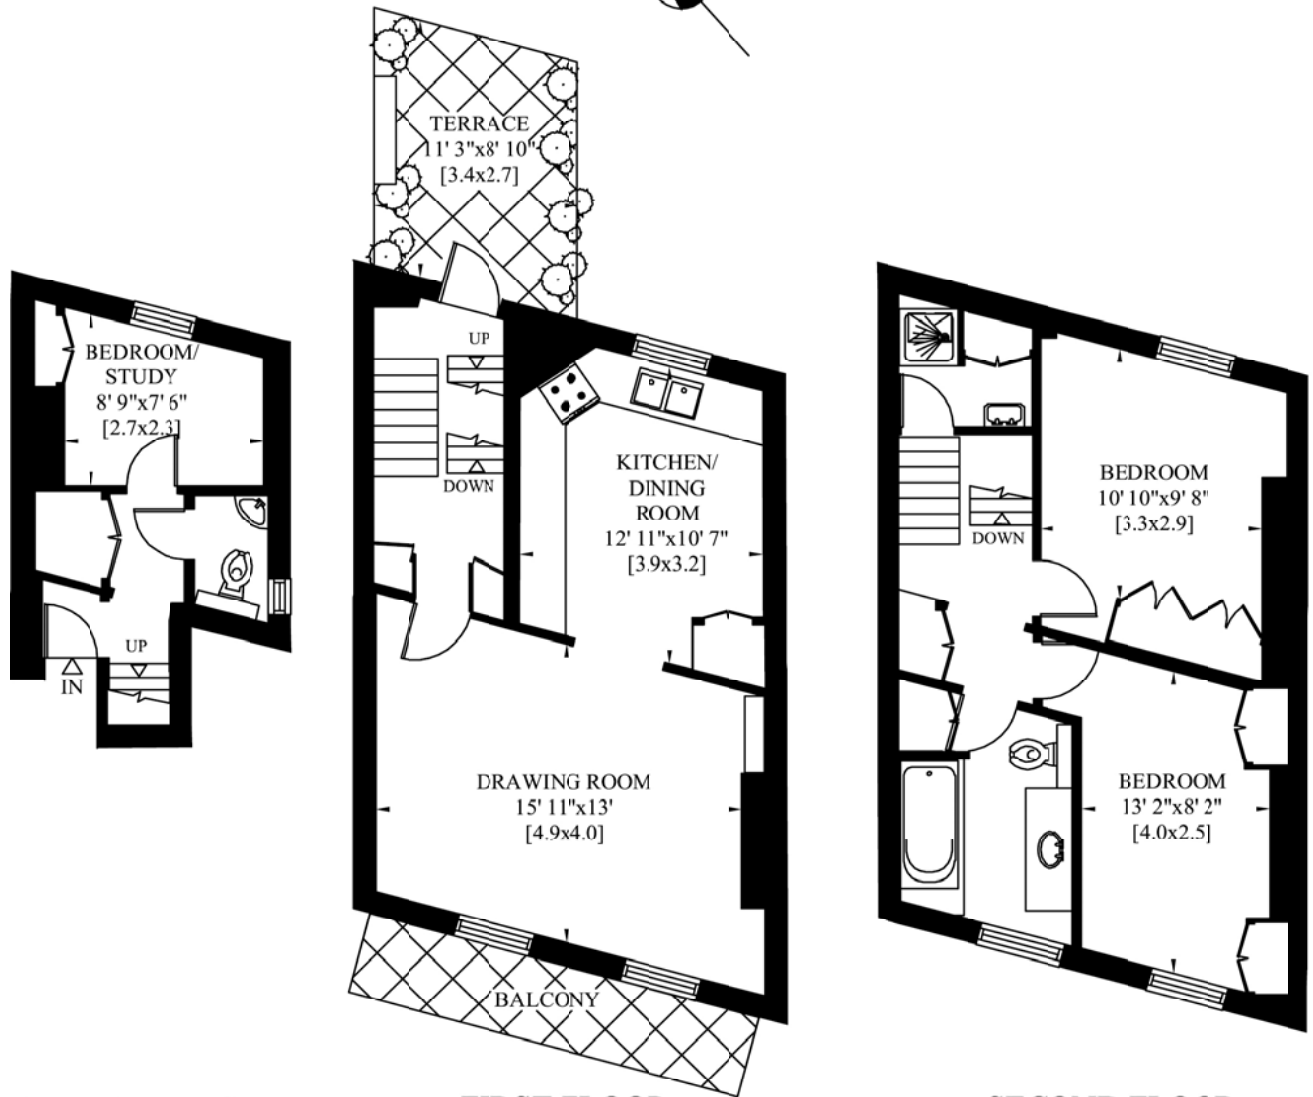

FLAT 1
103 FLOOD STREET
LONDON SW3

Gross Internal Area: 96 Sq. metres
1032 Sq. feet

HALF LANDING

FIRST FLOOR

SECOND FLOOR