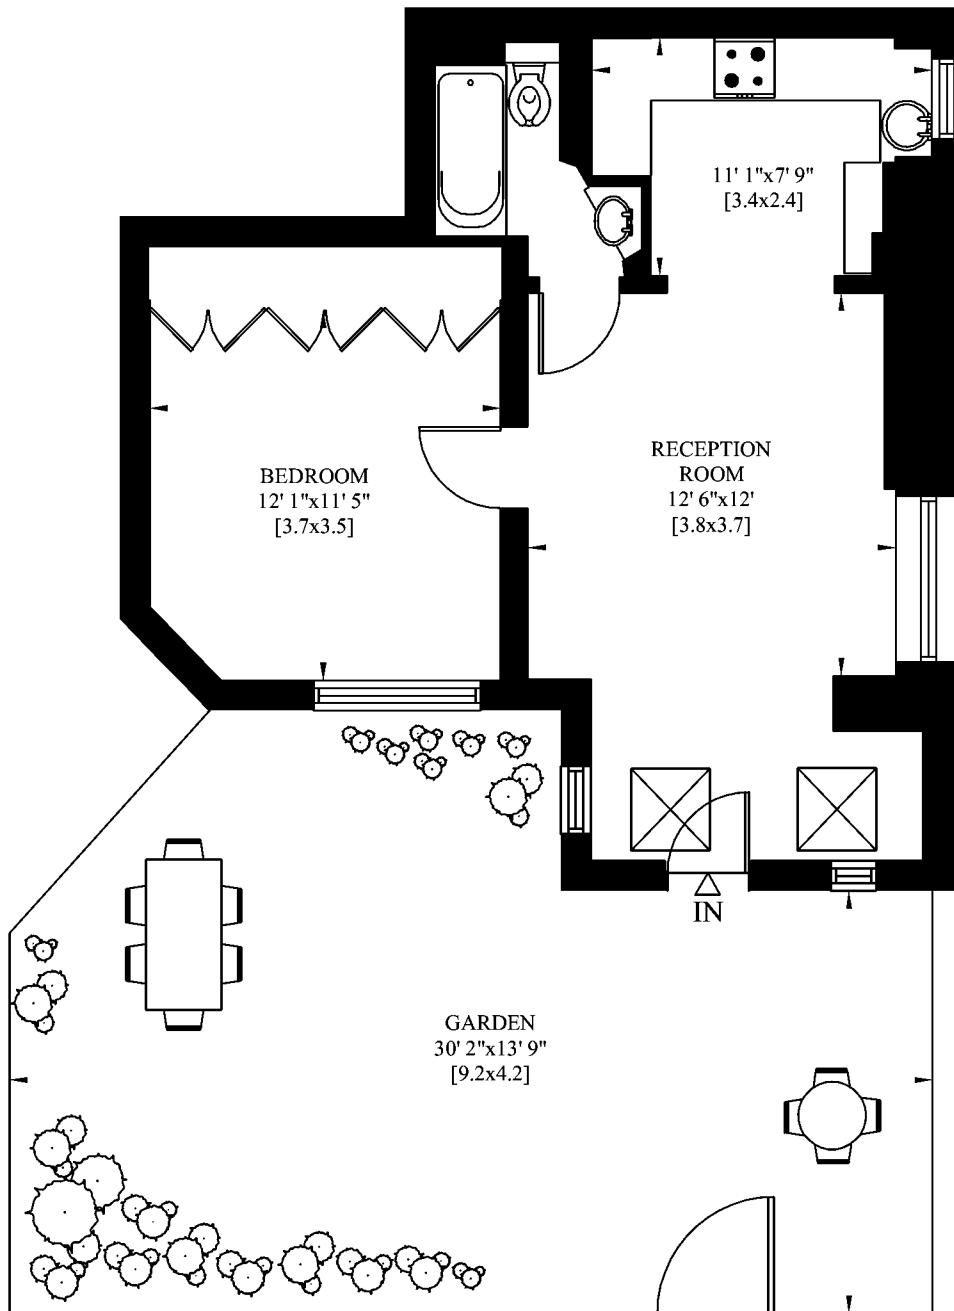

96A PRINCE OF WALES MANSIONS
PRINCE OF WALES DRIVE
LONDON SW11

Gross Internal Area: 47 Sq. metres
510 Sq. feet

GROUND FLOOR